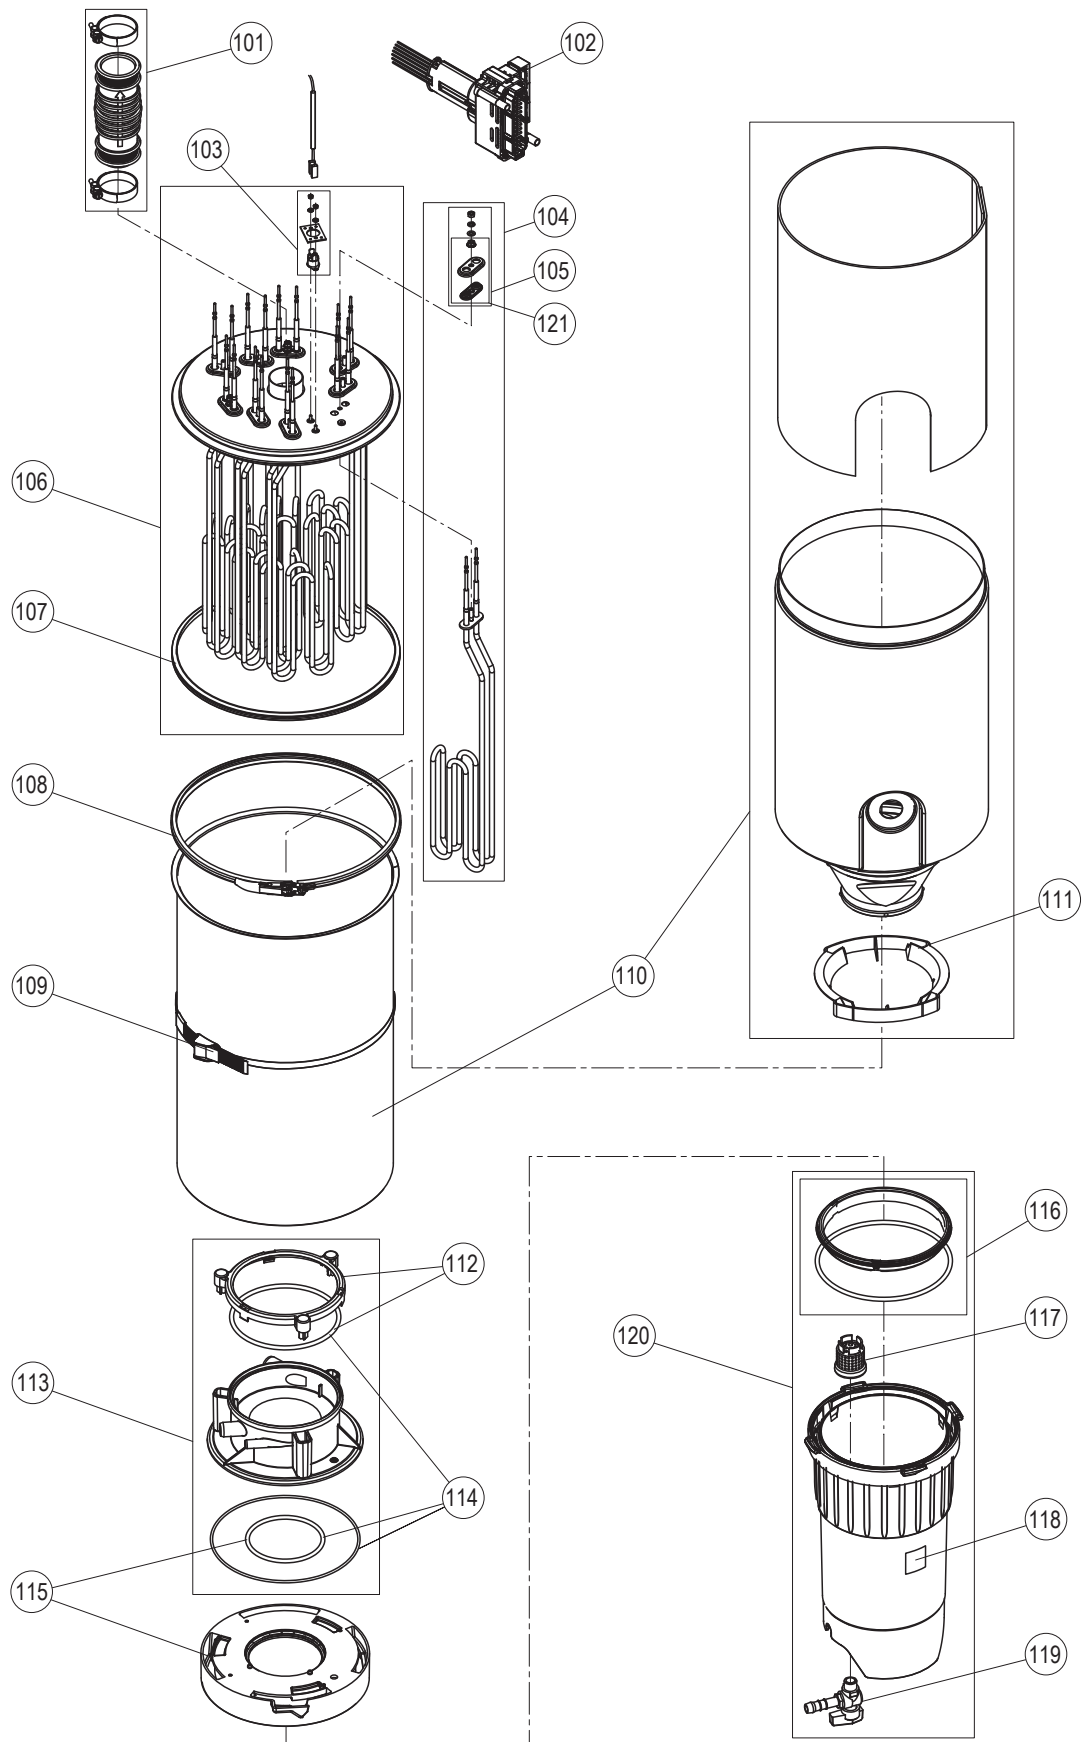

Pos.	Article	Completion	Voltage								Art./SAP-No.
			208V / 1 ~	240V / 1 ~	480V / 1 ~	600V / 1 ~	208V / 3 ~	240V / 3 ~	480V / 3 ~	600V / 3 ~	
301	SP Hose Spring Clamp Kit, RS	10...180 lb/hr	1	1	1	1	1	1	1	1	2584876
302	SP Fill Cup Kit, RS	10...180 lb/hr	1	1	1	1	1	1	1	1	2584889
303	SP Tpl Valve 10-20lb 2 x 0.8 & 14L, RS	10...20 lb/hr (P + DWC)	1	1	1	1	1	1	1	1	2584833
	SP Tpl Valve 30-180lb 2 x 1.2 & 14L, RS	30...180 lb/hr (P + DWC)	1	1	1	1	1	1	1	1	2584835
304	SP Dbl Fill Valve 10-20lb 1.2 & 14L, RS	10...20 lb/hr (DWC)	1	1	1	1	1	1	1	1	2584832
	SP Dbl Fill Valve 30-180lb 2 & 14L, RS	30...180 lb/hr (DWC)	1	1	1	1	1	1	1	1	2584834
305	SP Drain cup, RS	10...180 lb/hr	1	1	1	1	1	1	1	1	2584836
306	SP Basic Level Sensing Chamber, RS	10...180 lb/hr	1	1	1	1	1	1	1	1	2584839
	SP Process Level Sensing Chamber, RS	10...180 lb/hr (P)	1	1	1	1	1	1	1	1	2584840
307	SP Gasket Level Sensing Chamber, RS	10...180 lb/hr	1	1	1	1	1	1	1	1	2584846
308	SP Outside Level Sensor PCB, RS	10...180 lb/hr	1	1	1	1	1	1	1	1	2584841
309	SP Process Level Sensor PCB, RS	10...180 lb/hr	1	1	1	1	1	1	1	1	2584842
310	SP Cable Level Sensor PCB, RS	10...180 lb/hr	1	1	1	1	1	1	1	1	2588483
311	SP Drain Pump + mounts, RS	10...180 lb/hr	1	1	1	1	1	1	1	1	2584887
312	SP Level Control 10-20lb Hose Kit, RS	10...20 lb/hr	1	1	1	1	1	1	1	1	2584877
	SP Level Control 30-180lb Hose Kit, RS	30...180 lb/hr	1	1	1	1	1	1	1	1	2584878
313	SP Triple Valve Hoses 10-20lb, RS	10...20 lb/hr	1	1	1	1	1	1	1	1	2584896
	SP Triple Valve Hoses 30-180lb, RS	30...180 lb/hr	1	1	1	1	1	1	1	1	2584897
314	SP Double Valve Hoses 10-20lb, RS	10...20 lb/hr	1	1	1	1	1	1	1	1	2584898
	SP Double Valve Hoses 30-180lb, RS	30...180 lb/hr	1	1	1	1	1	1	1	1	2584899
315	SP Drain Cooling Hose 0-20lb, RS	10...20 lb/hr	1	1	1	1	1	1	1	1	2584892
	SP Drain Cooling Hose 30-180lb, RS	30...180 lb/hr	1	1	1	1	1	1	1	1	2584893
316	SP Fill Cup:Drain Cup Hose 10-20lb, RS	10...20 lb/hr	1	1	1	1	1	1	1	1	2584900
	SP Fill Cup:Drain Cup Hose 30-180lb, RS	30...180 lb/hr	1	1	1	1	1	1	1	1	2584901
317	SP Pump Hose Kit 10-20lb/hr, RS	10...20 lb/hr	1	1	1	1	1	1	1	1	2584895
	SP Pump Hose Kit 30-180lb/hr, RS	30...180 lb/hr	1	1	1	1	1	1	1	1	2584894
318	SP Water Inlet Adapter 30-180lb, RS	30...180 lb/hr	1	1	1	1	1	1	1	1	2584891
319	SP Preformed Drain Hose, RS	10...180 lb/hr	1	1	1	1	1	1	1	1	2588484